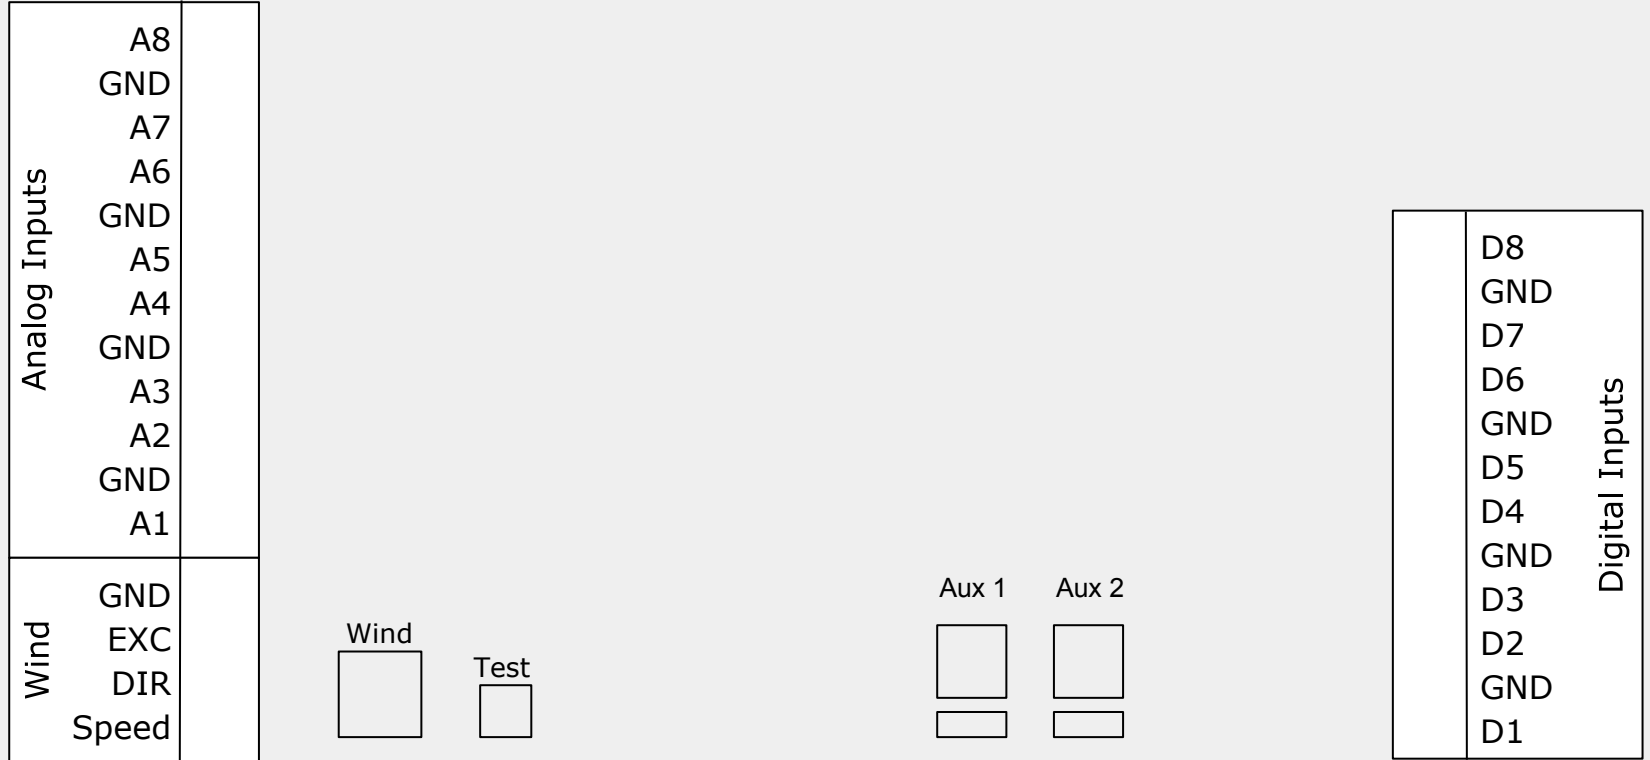

## ITU G2 Wiring Guide

GND V1 DAC V2 DAC V3 12V V4 15V GND	GND Solar GND Batt+	N/O COM N/C	N/O COM N/C	GND Data 12V	GND A GND B
Power Outputs	Power In	Relay 1	Relay 2	SDI 12	Temperature