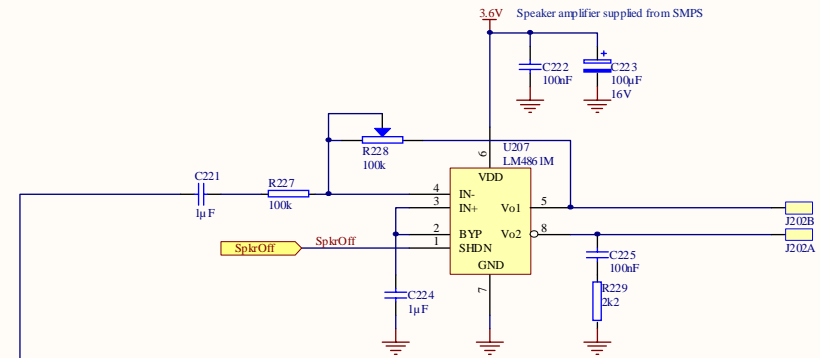

Title			DTMF Controller - CPU		
Size	Number	Revision		1	
A3					
Date:	10/04/2008	Sheet 1 of 5			
File:	C:\Protel\Work\DTMF\Ctrl\DTMF_CPU_SchDocn	By: Gary Anderson			

Title		
DTMF Controller - Audio		
Size	Number	Revision
A3		1
Date:	10/04/2008	Sheet 2 of 5
File:	C:\Protel Work\DTMF Audio.SchDoc	Drawn By: Gary Anderson

Title		
DTMF Controller - Inputs		
Size	Number	Revision
A3		1
Date:	10/04/2008	Sheet 3 of 5
File:	C:\Protel\Work\DTMF Inputs.SchDoc	Drawn By: Gary Anderson

Title		
DTMF Controller - Outputs, Power Supply		
Size	Number	Revision
A3		1
Date:	10/04/2008	Sheet 4 of 5
File:	C:\Protel Work\DTMF Outputs S.chDoc; Drawn By: Gary Anderson	