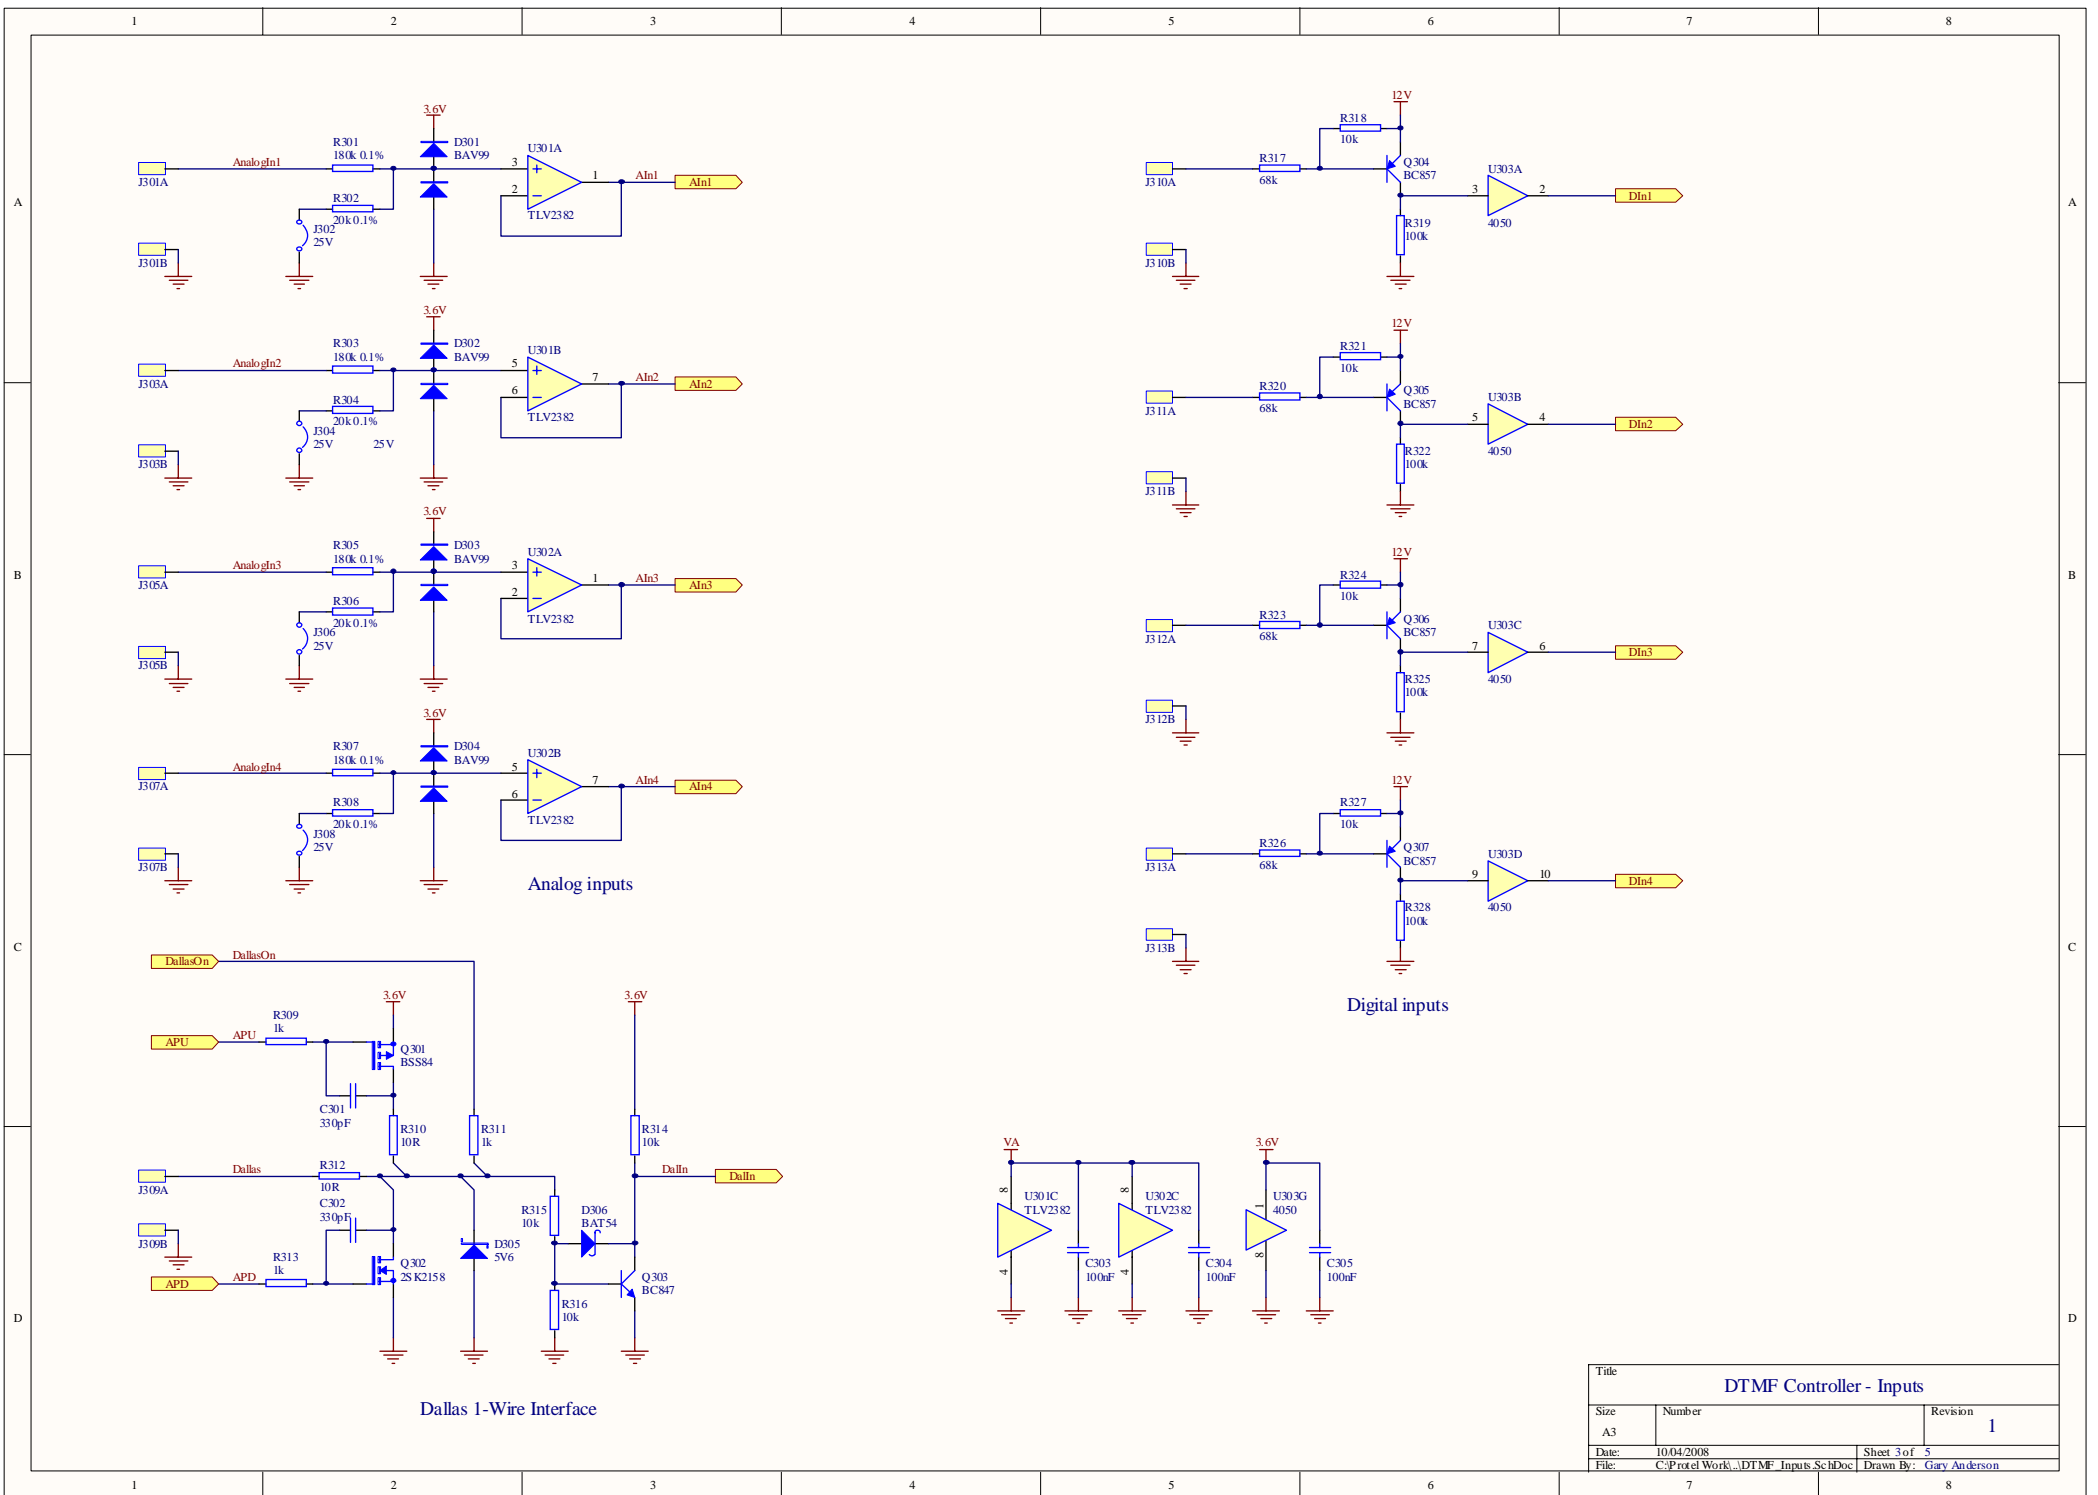

Title			DTMF Controller - CPU		
Size	Number	Revision		1	
A3					
Date:	10/04/2008	Sheet 1 of 5			
File:	C:\Protel\Work\DTMF\Ctrl\DTMF_CPU_SchDocn	By: Gary Anderson			

Title		
DTMF Controller - Audio		
Size	Number	Revision
A3		1
Date:	10/04/2008	Sheet 2 of 5
File:	C:\Protel Work\DTMF Audio.SchDoc	Drawn By: Gary Anderson

Title		
DTMF Controller - Inputs		
Size	Number	Revision
A3		1
Date:	10/04/2008	Sheet 3 of 5
File:	C:\Protel\Work\DTMF Inputs.SchDoc	Drawn By: Gary Anderson

Title		
DTMF Controller - Outputs, Power Supply		
Size	Number	Revision
A3		1
Date:	10/04/2008	Sheet 4 of 5
File:	C:\Protel Work\DTMF Outputs S.chDoc; Drawn By: Gary Anderson	

Title			<b>DTMF Controller - Sheets</b>		
Size	Number			Revision	<b>1</b>
A4					
Date:	10/04/2008	Sheet 5 of	5		
File:	C:\Prote\Work\...\DTMF_Sheets.SchDoc	Drawn By:	Gary Anderson		