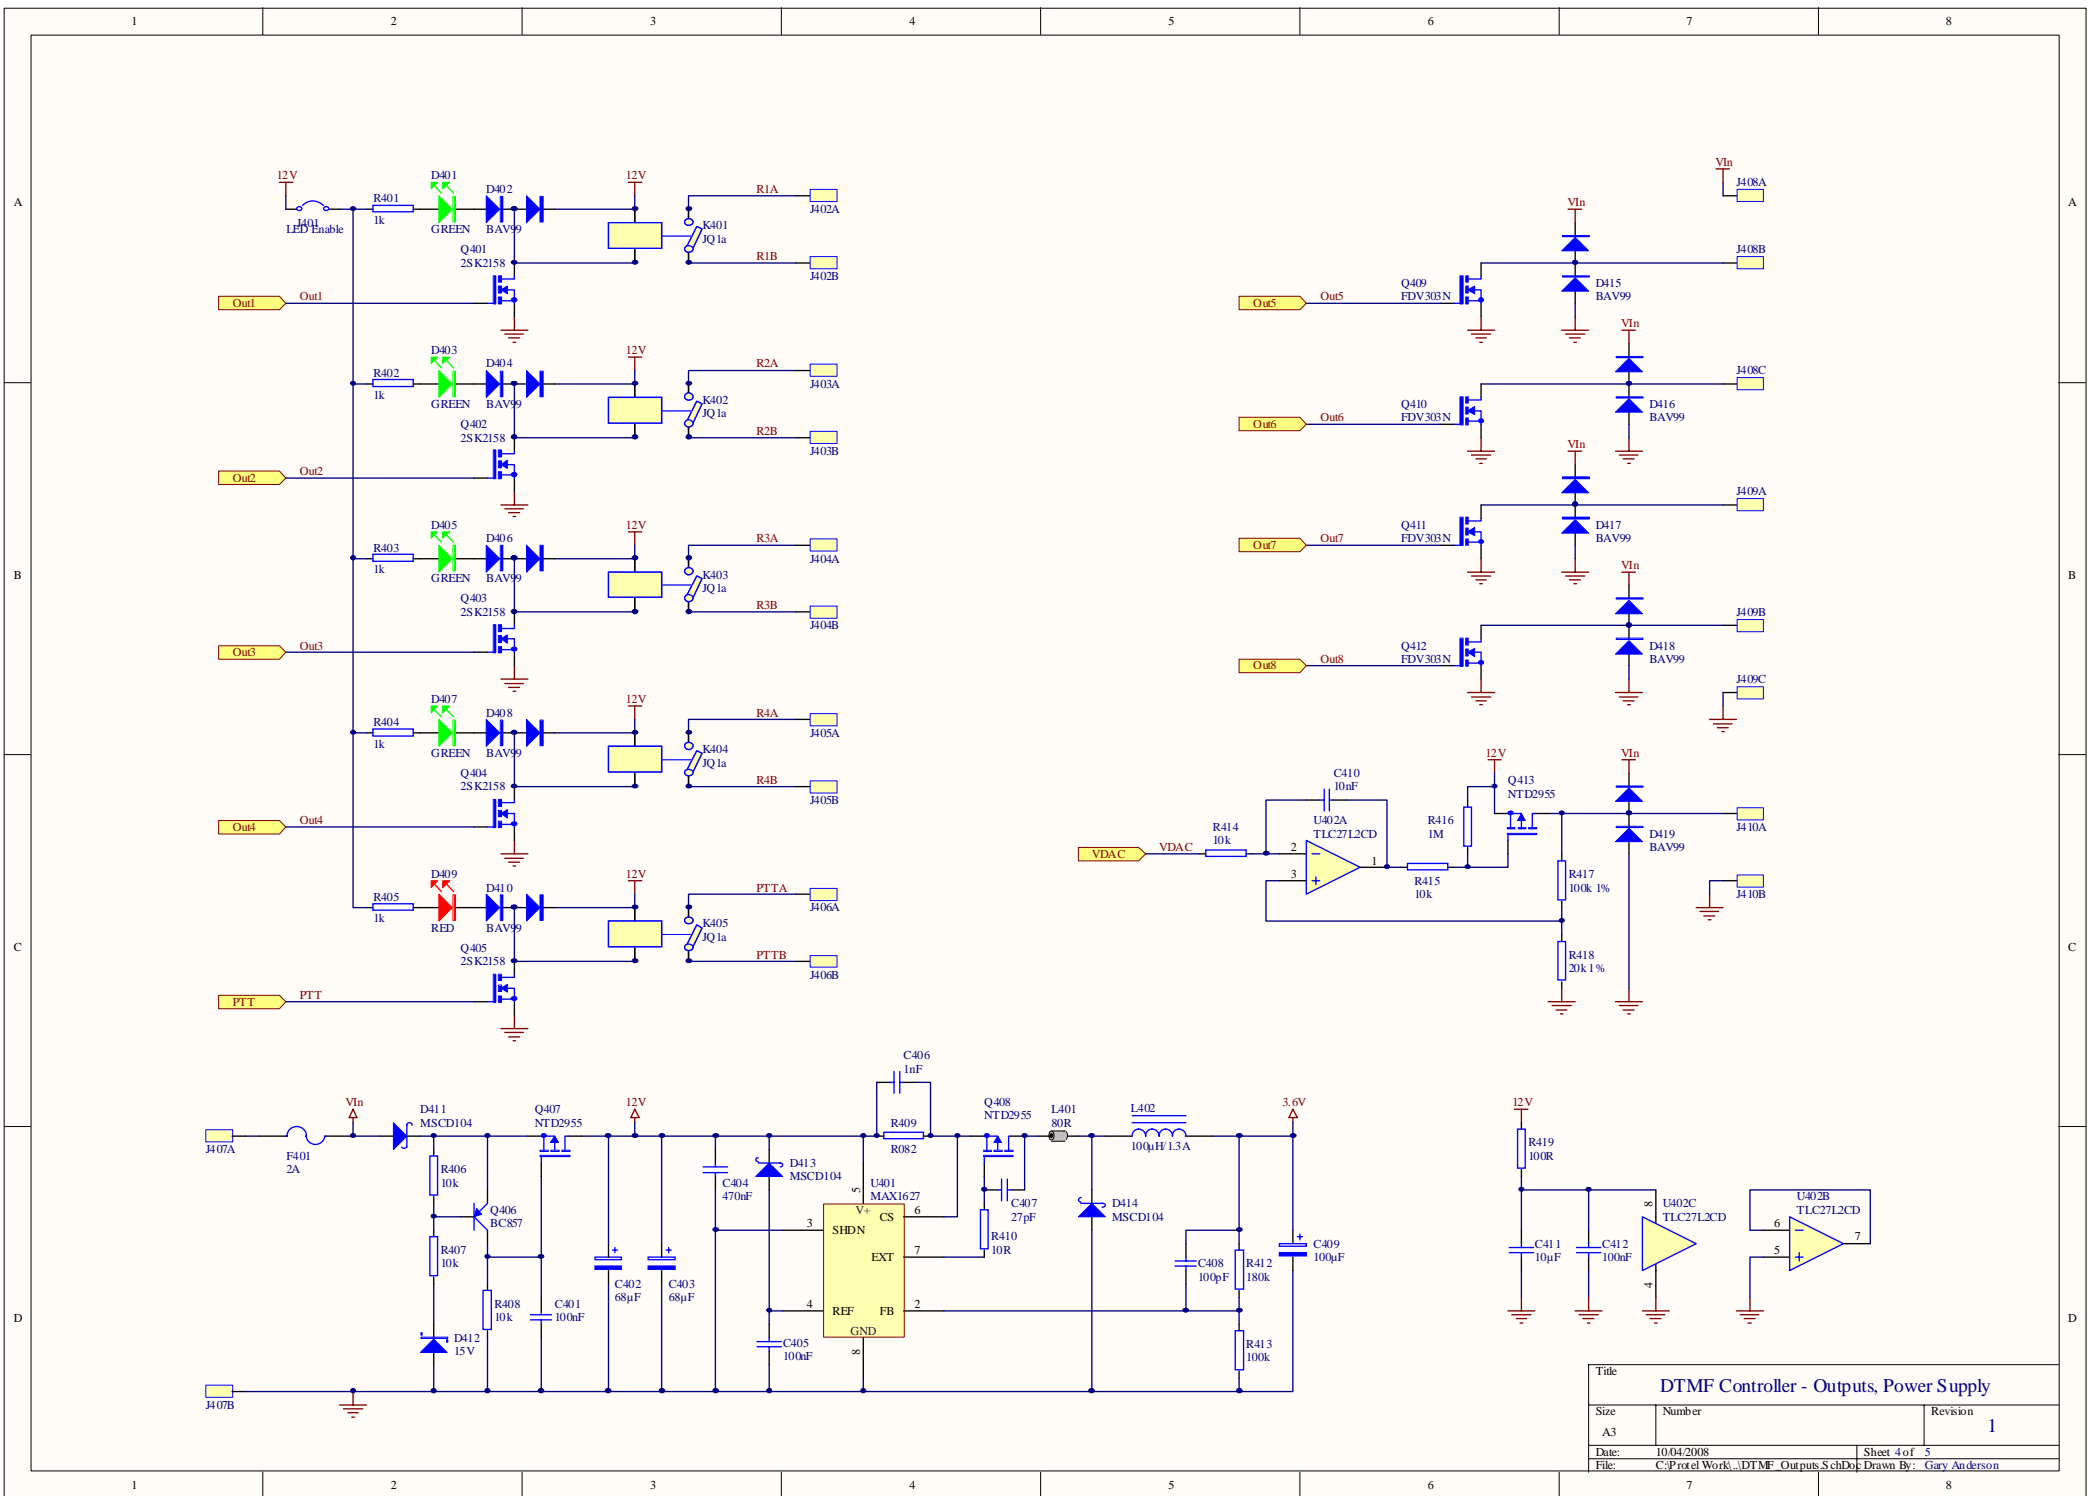

Title			DTMF Controller - CPU		
Size	Number	Revision		1	
A3					
Date:	10/04/2008	Sheet 1 of 5			
File:	C:\Protel\Work\DTMF\Ctrl\DTMF_CPU_SchDocn	By: Gary Anderson			

Title		
DTMF Controller - Audio		
Size	Number	Revision
A3		1
Date:	10/04/2008	Sheet 2 of 5
File:	C:\Protel Work\DTMF Audio.SchDoc	Drawn By: Gary Anderson

Title		
DTMF Controller - Inputs		
Size	Number	Revision
A3		1
Date:	10/04/2008	Sheet 3 of 5
File:	C:\Protel\Work\DTMF Inputs.SchDoc	Drawn By: Gary Anderson

Title		
DTMF Controller - Outputs, Power Supply		
Size	Number	Revision
A3		1
Date:	10/04/2008	Sheet 4 of 5
File:	C:\Protel Work\DTMF Outputs S.chDoc; Drawn By: Gary Anderson	

Title			<b>DTMF Controller - Sheets</b>		
Size	Number			Revision	<b>1</b>
A4					
Date:	10/04/2008	Sheet 5 of	5		
File:	C:\Prote\Work\...\DTMF_Sheets.SchDoc	Drawn By:	Gary Anderson		