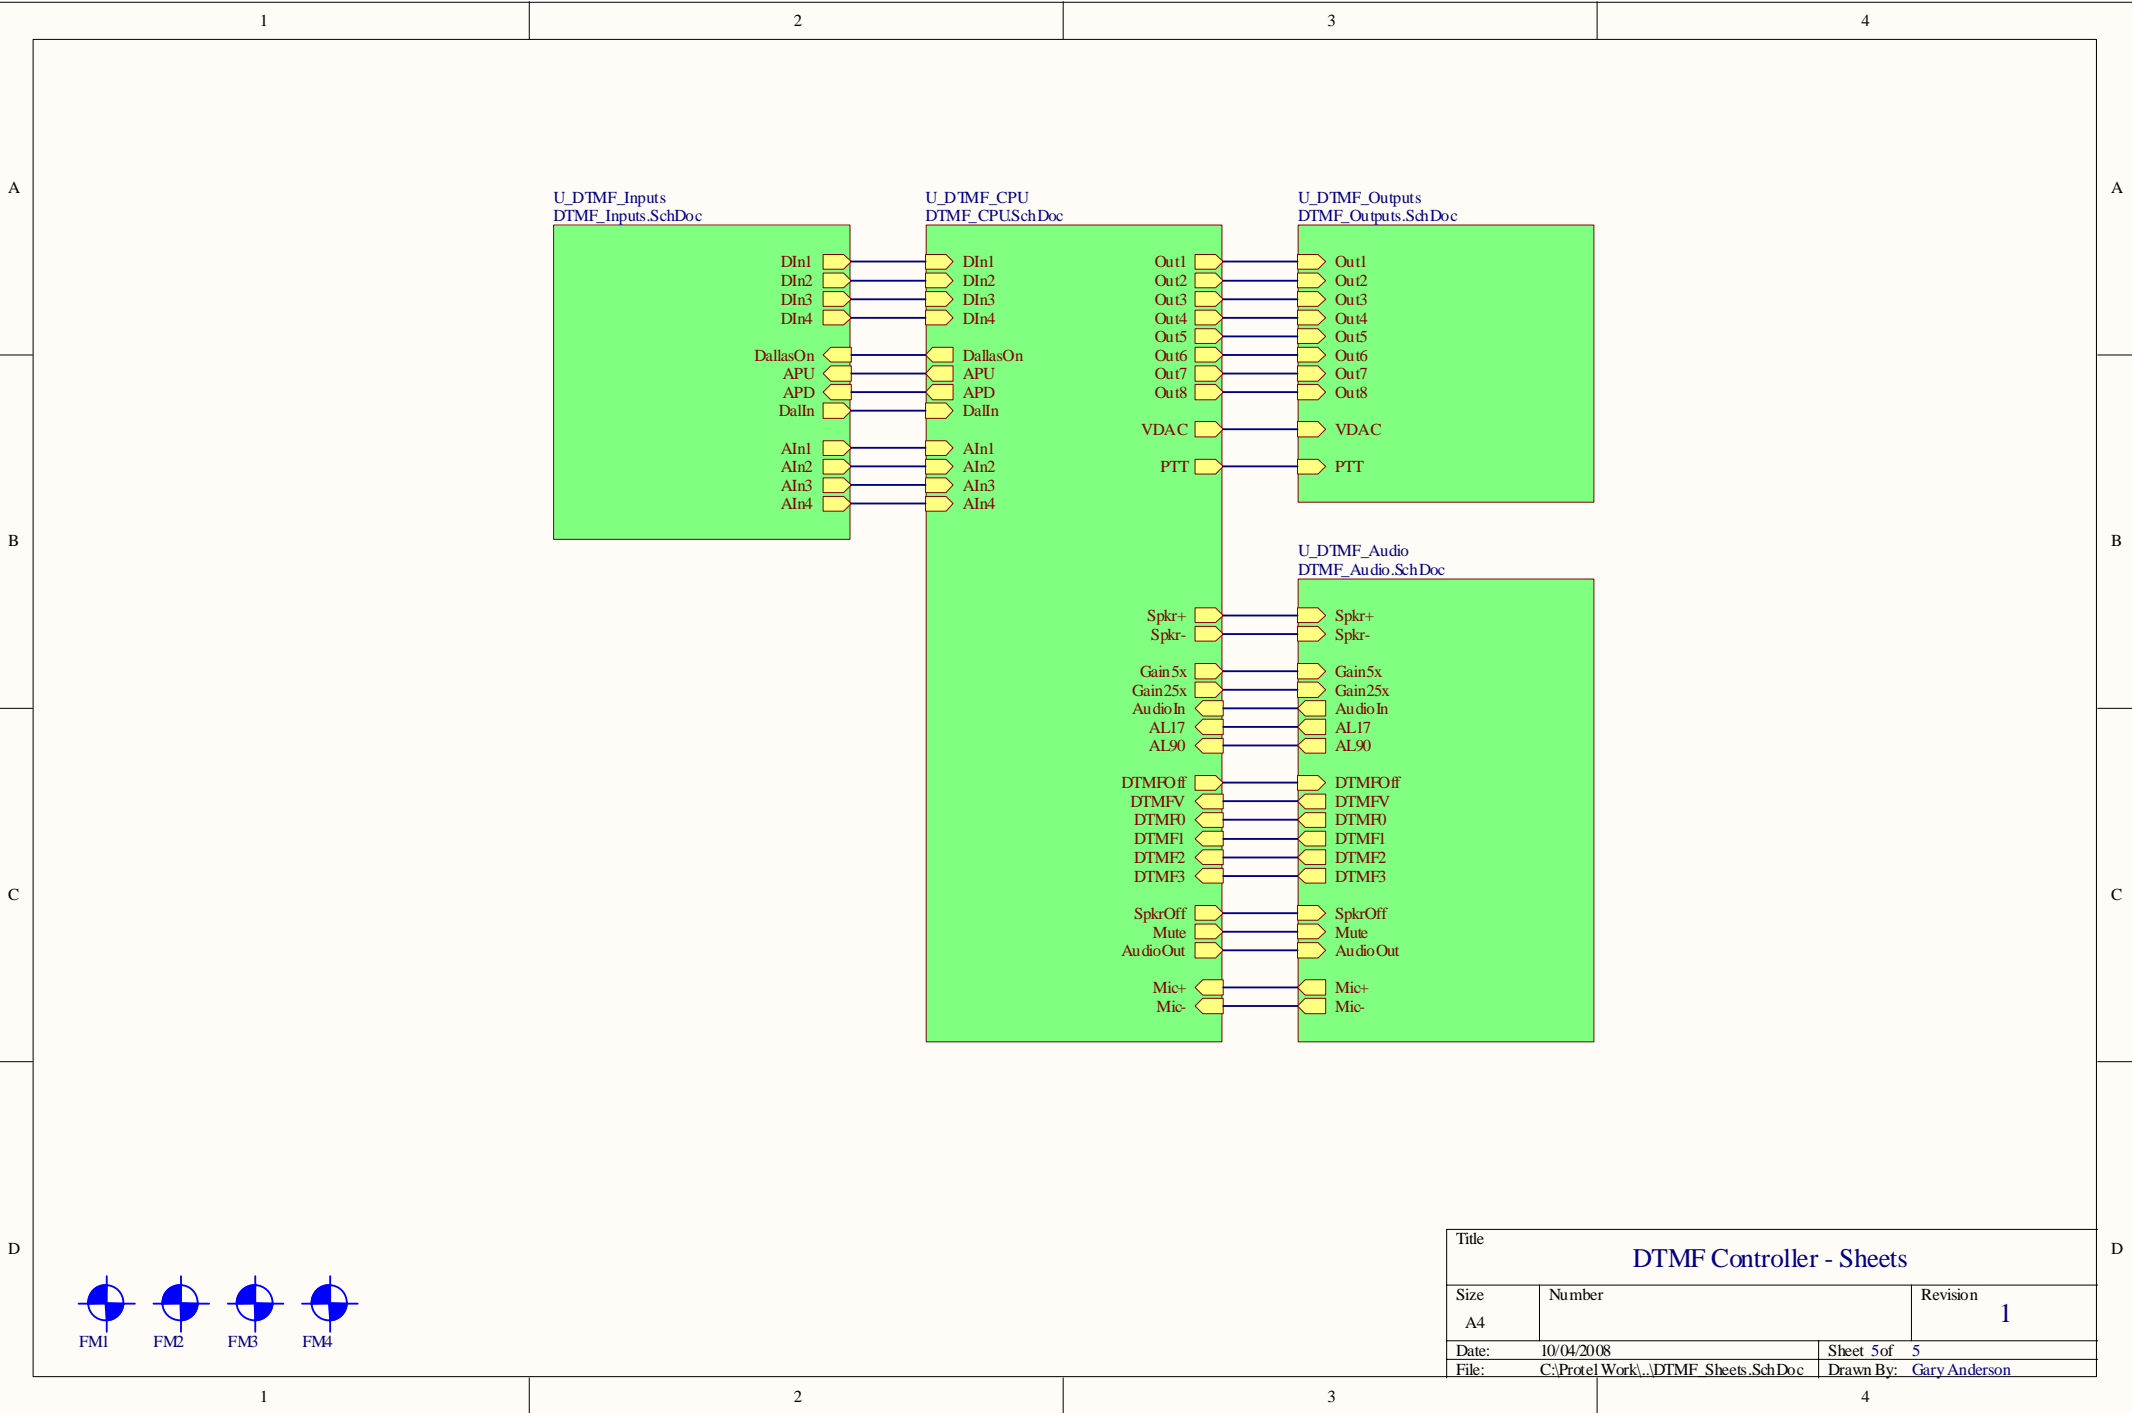

Title			DTMF Controller - CPU		
Size	Number	Revision		1	
A3					
Date:	10/04/2008	Sheet 1 of 5			
File:	C:\Protel\Work\DTMF\Ctrl\DTMF_CPU_SchDocn	By: Gary Anderson			

Title		
DTMF Controller - Audio		
Size	Number	Revision
A3		1
Date:	10/04/2008	Sheet 2 of 5
File:	C:\Protel Work\DTMF Audio.SchDoc	Drawn By: Gary Anderson

Title		
DTMF Controller - Inputs		
Size	Number	Revision
A3		1
Date:	10/04/2008	Sheet 3 of 5
File:	C:\Protel\Work\DTMF Inputs.SchDoc	Drawn By: Gary Anderson

Title		
DTMF Controller - Outputs, Power Supply		
Size	Number	Revision
A3		1
Date:	10/04/2008	Sheet 4 of 5
File:	C:\Protel Work\DTMF Outputs S.chDoc; Drawn By: Gary Anderson	

Title			<b>DTMF Controller - Sheets</b>		
Size	Number			Revision	<b>1</b>
A4					
Date:	10/04/2008	Sheet 5 of	5		
File:	C:\Prote\Work\...\DTMF_Sheets.SchDoc	Drawn By:	Gary Anderson		