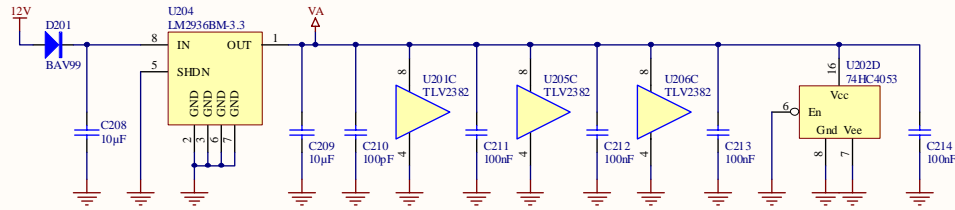

Title			DTMF Controller - CPU		
Size	Number	Revision		1	
A3					
Date:	10/04/2008	Sheet 1 of 5			
File:	C:\Protel\Work\DTMF\Ctrl\DTMF_CPU_SchDocn	By: Gary Anderson			

Title		
DTMF Controller - Audio		
Size	Number	Revision
A3		1
Date:	10/04/2008	Sheet 2 of 5
File:	C:\Protel Work\DTMF Audio.SchDoc	Drawn By: Gary Anderson

Title		
DTMF Controller - Inputs		
Size	Number	Revision
A3		1
Date:	10/04/2008	Sheet 3 of 5
File:	C:\Protel\Work\DTMF Inputs.SchDoc	Drawn By: Gary Anderson

Title		
DTMF Controller - Outputs, Power Supply		
Size	Number	Revision
A3		1
Date:	10/04/2008	Sheet 4 of 5
File:	C:\Protel Work\DTMF Outputs S.chDoc; Drawn By: Gary Anderson	