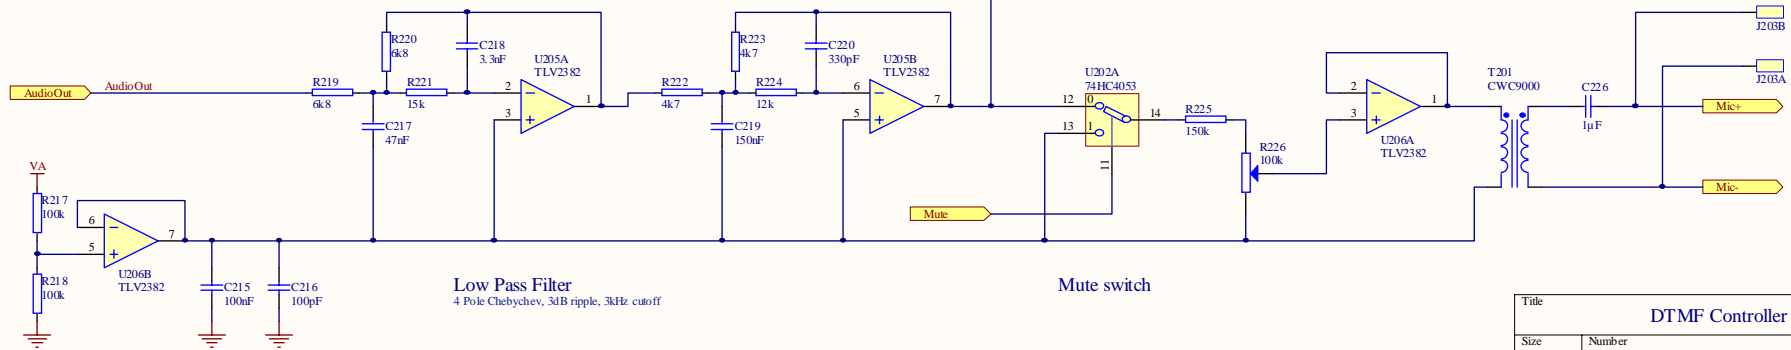

Title			DTMF Controller - CPU		
Size	Number	Revision		1	
A3					
Date:	10/04/2008	Sheet 1 of 5			
File:	C:\Protel\Work\DTMF\Ctrl\DTMF_CPU_SchDocn	By: Gary Anderson			

Title		
DTMF Controller - Audio		
Size	Number	Revision
A3		1
Date:	10/04/2008	Sheet 2 of 5
File:	C:\Protel Work\DTMF Audio.SchDoc	Drawn By: Gary Anderson

Title		
DTMF Controller - Inputs		
Size	Number	Revision
A3		1
Date:	10/04/2008	Sheet 3 of 5
File:	C:\Protel\Work\DTMF Inputs.SchDoc	Drawn By: Gary Anderson

Title		
DTMF Controller - Outputs, Power Supply		
Size	Number	Revision
A3		1
Date:	10/04/2008	Sheet 4 of 5
File:	C:\Protel Work\DTMF Outputs S.chDoc; Drawn By: Gary Anderson	

Title			<b>DTMF Controller - Sheets</b>		
Size	Number			Revision	<b>1</b>
A4					
Date:	10/04/2008	Sheet 5 of	5		
File:	C:\Prote\Work\...\DTMF_Sheets.SchDoc	Drawn By:	Gary Anderson		