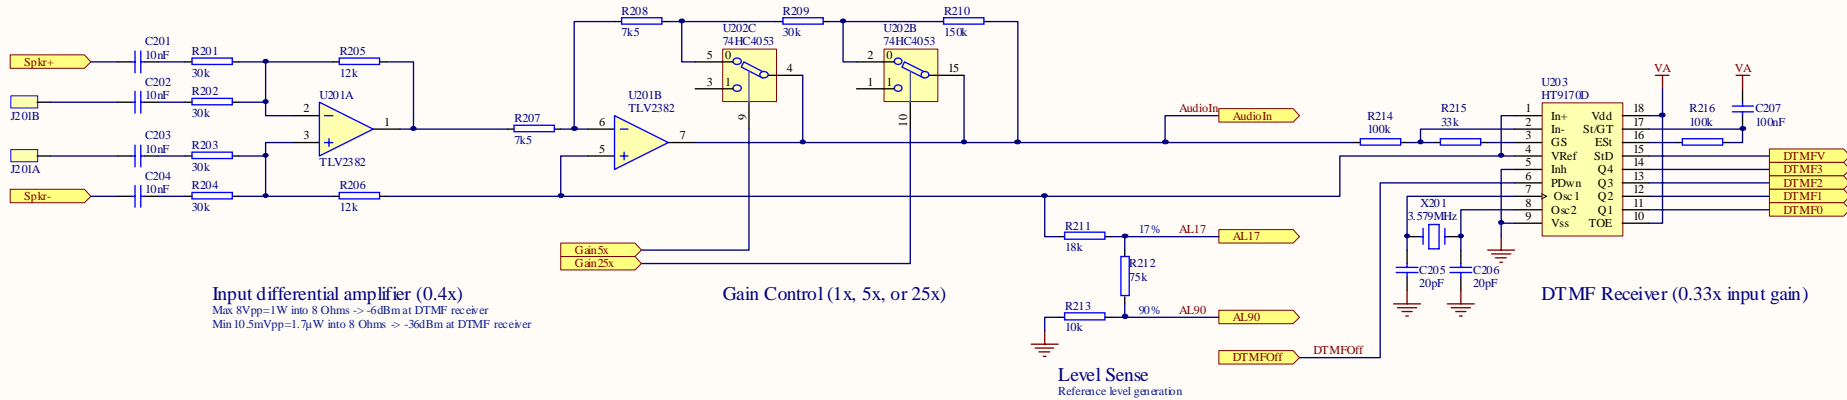

Title			DTMF Controller - CPU		
Size	Number	Revision		1	
A3					
Date:	10/04/2008	Sheet 1 of 5			
File:	C:\Protel\Work\DTMF\Ctrl\DTMF_CPU_SchDocn	By: Gary Anderson			

Title		
DTMF Controller - Audio		
Size	Number	Revision
A3		1
Date:	10/04/2008	Sheet 2 of 5
File:	C:\Protel Work\DTMF Audio.SchDoc	Drawn By: Gary Anderson

Title		
DTMF Controller - Inputs		
Size	Number	Revision
A3		1
Date:	10/04/2008	Sheet 3 of 5
File:	C:\Protel\Work\DTMF Inputs.SchDoc	Drawn By: Gary Anderson

Title		
DTMF Controller - Outputs, Power Supply		
Size	Number	Revision
A3		1
Date:	10/04/2008	Sheet 4 of 5
File:	C:\Protel Work\DTMF Outputs S.chDoc; Drawn By: Gary Anderson	

Title			<b>DTMF Controller - Sheets</b>		
Size	Number			Revision	<b>1</b>
A4					
Date:	10/04/2008	Sheet 5 of	5		
File:	C:\Prote\Work\...\DTMF_Sheets.SchDoc	Drawn By:	Gary Anderson		