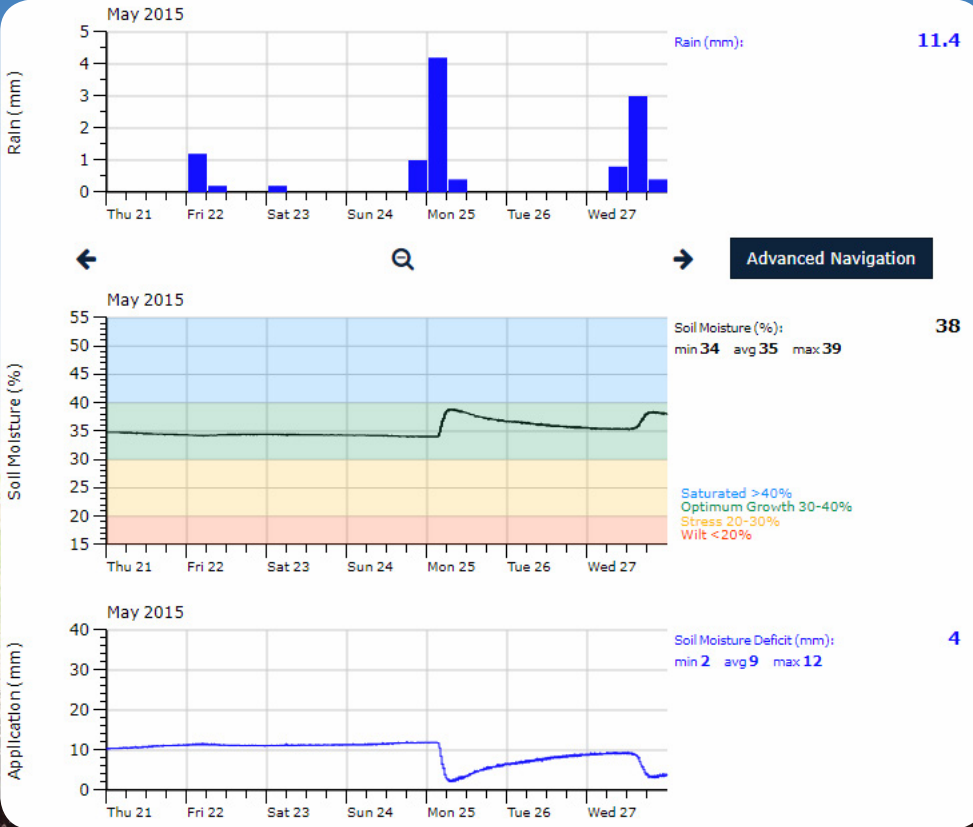

HARVEST.com

REMOTE MONITORING 0800 HARVEST

Soil Moisture Monitoring

Harvest systems provide reliable, real-time soil moisture readings to show the effects of rainfall and irrigation and assist with effective water management.

Acclima TDR Soil Moisture Sensor

- True Time Domain Reflectometry technology
- Excellent accuracy and precision (no calibration required)
- Easy to install with very little soil disturbance

- Real-time data graphed on Harvest web page
- Custom Web App for optimal smartphone viewing
- Coloured graph zones to indicate optimum growth moisture (between Field Capacity and Stress Point)
- Optional deficit calculation service (requires Harvest weather station)
- Current weather forecast shown on web app (requires Harvest weather station)